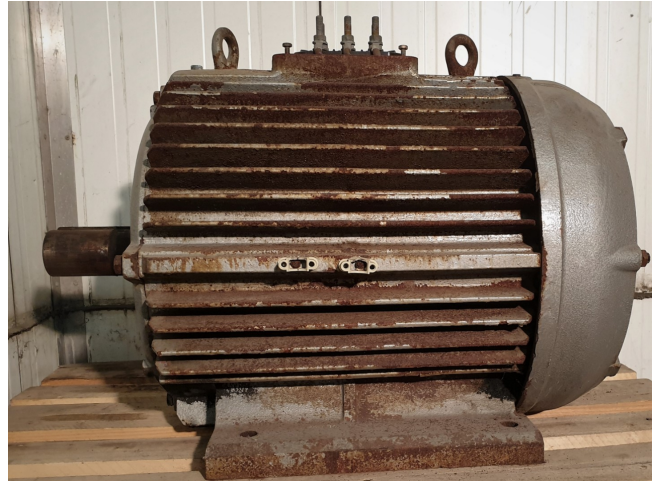

## Specifications

Marque	MEZ Frenštát
Type	F280S04 112
kW	102
RPM	1480
Size & Weight	880x550x650 / 655 kg
50 Hz / 60 Hz	50 kW
Stock	1

### Used MEZ Frenštát F280S04 112

Used MEZ Frenštát electric motor.  
Type: F280S04 112 with 102 kW and 1480 RPM at 50 Hz. Sizes: 880x550x650 mm (LxWxH). Weight: 655 kg.